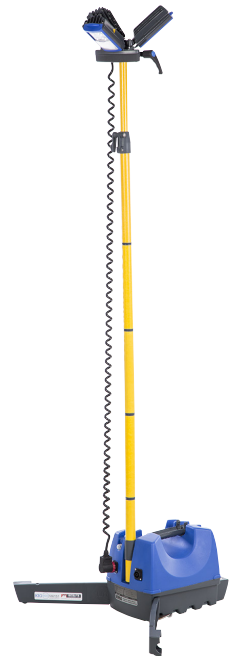

K45 LITE 360 Portable Floodlight

One man lift. 360° and 180° lighting solutions. 'Take the light to the task' versus options for battery or generator power

PRO-LINK Beam Control LED Linkable track light

PRO-LINK Beam Control Plus

High Power 110V 75W PRO-LINK with Beam Control lens.

K21 Gantry Light

Beam Control high power area lighting. 4 units will cover 50 lux minimum over 4 lanes at 50m spacing.

Quad Pod K65 Beam Control Mobile Lighting Tower

**K45 360 Large Area
Mobile Floodlight**

4.5m height from small ground footprint. Provides excellent illumination of large areas.

K8 Hand Held Work Light
Versatile and portable LED torch and work light.

K9 Portable Work Light
Battery powered area light with new low weight lithium option

**K10 360 Area
Portable Work Light**
360° area light with various tripod options

K20 Power Head Worklight
Area work light for trolley or work area.