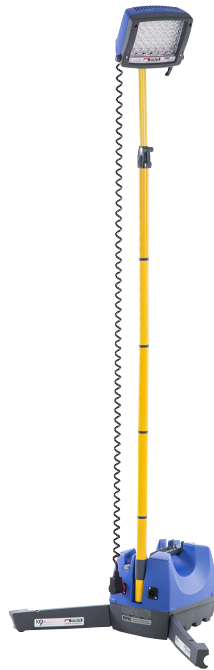

K45 LITE 360 Portable Floodlight

One man lift. 360° and 180° lighting solutions. 'Take the light to the task' versus options for battery or generator power

PRO-LINK Beam Control LED Linkable track light

PRO-LINK Beam Control Plus

High Power 110V 75W PRO-LINK with Beam Control lens.

K21 Gantry Light

Beam Control high power area lighting. 4 units will cover 50 lux minimum over 4 lanes at 50m spacing.

Quad Pod K65 Beam Control Mobile Lighting Tower

New mark 5 beam control Quad Pod. 1460W, more light output than generator road tow towers.

www.riteliteireland.ie/national-ploughing-championships/

Ritelite Ireland | www.riteliteireland.ie | Tel. 089 2680566 | E-mail: sales@ritelite.ie

**K45 360 Large Area
Mobile Floodlight**

4.5m height from small ground footprint. Provides excellent illumination of large areas.

K8 Hand Held Work Light
Versatile and portable LED torch and work light.